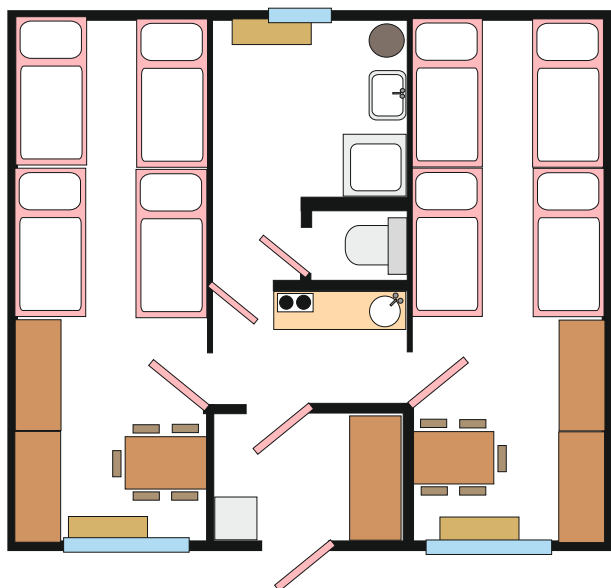

ACCOMMODATION IN COTTAGES

Cottage STANDARD

For 6 persons (3 x double bed)

2 - 3 nights	2850,-/night	
4 - 6 nights	discount-10%	of the total amount
7 nights and more	1 night free	amount will be deducted on check in

These discounts do not apply to long-term accommodation.

Standard cottages have the bathroom (toilet, shower, sink), 3 bedrooms, kitchenette, refrigerator, kettle, electric hotplate and dishes for 6 people. Bed linen is included in the price.