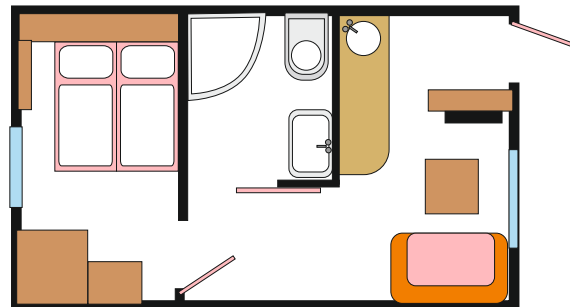

Feng Shui cottages have the bathroom (toilet, shower, sink), bedroom, kitchenette, refrigerator, kettle and TV. Bed linen and towels are included in the price. **Pets are not allowed in all Feng Shui cottages!**