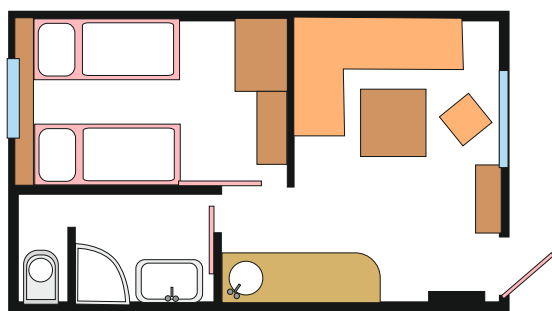

ACCOMMODATION IN COTTAGES

We do not provide accommodation for one night in cottages! The minimum stay is two nights. If you enter only one night in the online reservation system, the system will accept the order, but then we will cancel this reservation and return any paid deposit. The 10% discount is calculated automatically by the reservation system, all information and instructions for the payment of the deposit you will receive in the email you entered when ordering accommodation. The additional payment is payable on arrival at the reception. When ordering accommodation for 7 nights or more, you will receive 1 free night from us - the system will not calculate this discount for you automatically, but the additional payment on arrival will be lower by this amount. The price includes bed linen, energy costs and recreation fees. There is also a swimming pool (opening hours according to the weather) and other outdoor activities free of charge for accommodated guests. Check in from 2 to 8 p.m, check out and handover of the cottage by 10 a.m. A refundable deposit of 500 CZK is collected during check in. **Pets are not allowed in all Feng Shui cottages!**

Cottage FENG SHUI 6		
For 2 persons (2 x single bed + possible extra bed)		
2 - 3 nights	1650,- /night	
4 - 6 nights	discount-10%	of the total amount
7 nights and more	1 night free	amount will be deducted on check in
Extra bed	+ 200,-/night	
These discounts do not apply to long-term accommodation.		

Cottage FENG SHUI 7		
For 2 persons (1 x double bed, without possible extra bed)		
2 - 3 nights	1650,-/night	
4 - 6 nights	discount-10%	of the total amount
7 nights and more	1 night free	amount will be deducted on check in
These discounts do not apply to long-term accommodation.