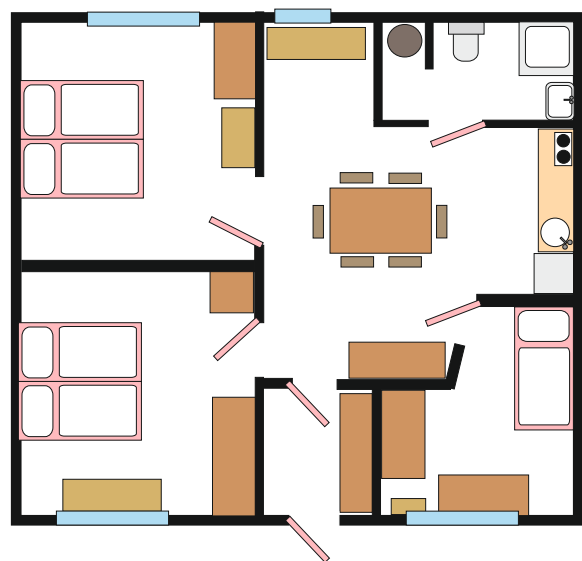

Cottage STANDARD LUX		
For 5 persons (2x double bed, 1 x single bed)		
2 - 3 nights	3300,-/night	
4 - 6 nights	discount-10%	of the total amount
7 nights and more	1 night free	amount will be deducted on check in
These discounts do not apply to long-term accommodation.		

Standard LUX cottages have the bathroom (toilet, shower, sink), 3 bedrooms, kitchenette, refrigerator, kettle, electric hotplate and dishes for 5 people. Bed linen is included in the price.