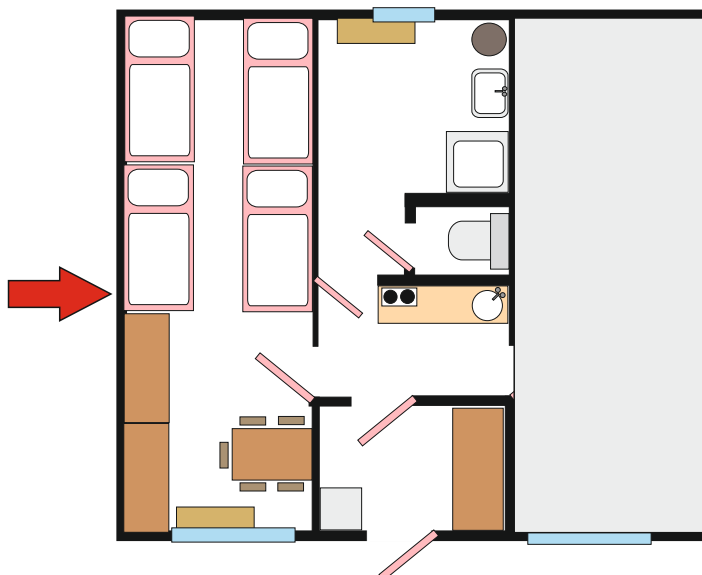

Cottage RETRO - half cottage

For 4 persons (1 x quadruple room)

2 - 3 nights	1700,-/night	
4 - more nights	discount-10%	of the total amount

These discounts do not apply to long-term accommodation.

RETRO cottages have the bathroom (toilet, shower, sink), 1 bedroom, kitchenette, refrigerator, electric hotplate and dishes for 8 people. Bed linen is included in the price. If half of the cottage is occupied, the bathroom and kitchenette are shared with the second half.