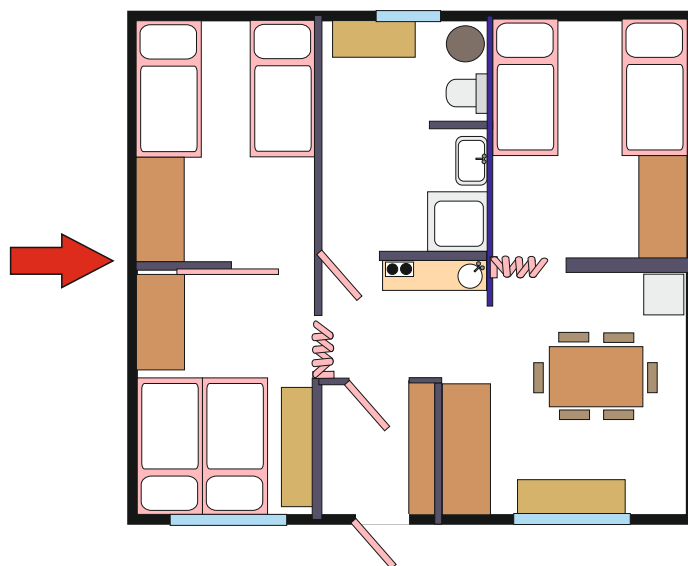

Standard LUX cottages have the bathroom (toilet, shower, sink), 3 bedrooms, kitchenette, refrigerator, kettle, electric hotplate and dishes for 5 people. Bed linen is included in the price.

ACCOMMODATION IN COTTAGES

Standard cottages have the bathroom (toilet, shower, sink), 3 bedrooms, kitchenette, refrigerator, kettle, electric hotplate and dishes for 6 people. Bed linen is included in the price.

Cottage RETRO - full cottage